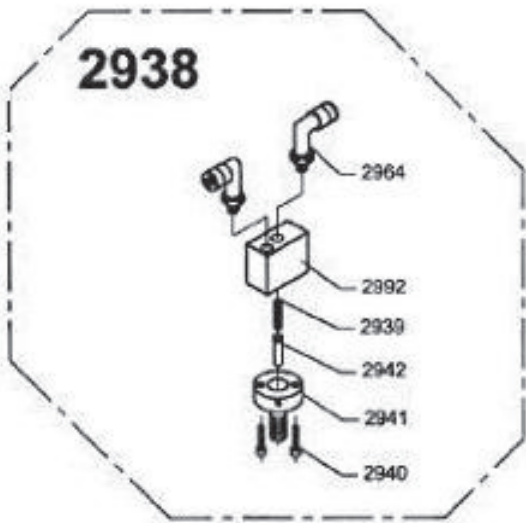

HP/FP2025 G6 (Air system partslist)