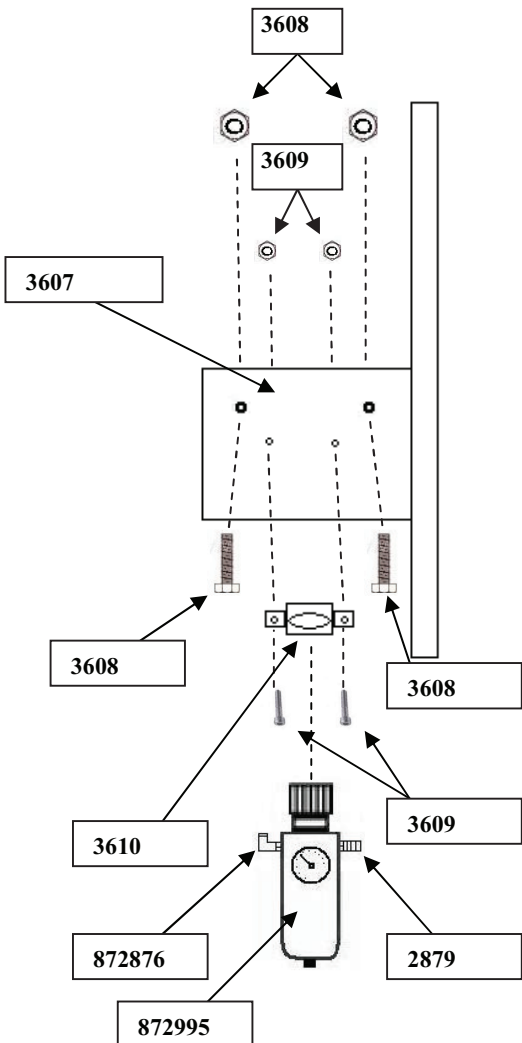

HP/FP2025 G6 (Air system partslist)