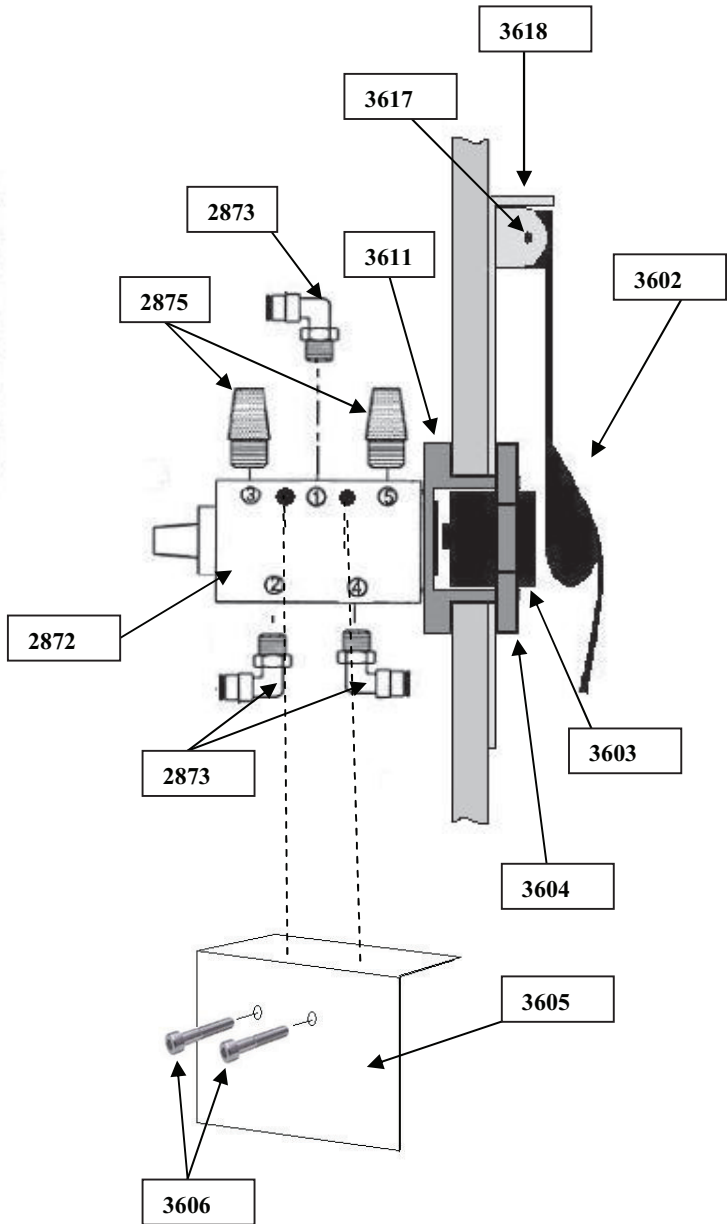

HP/FP2025 G6 (Air system partslist)