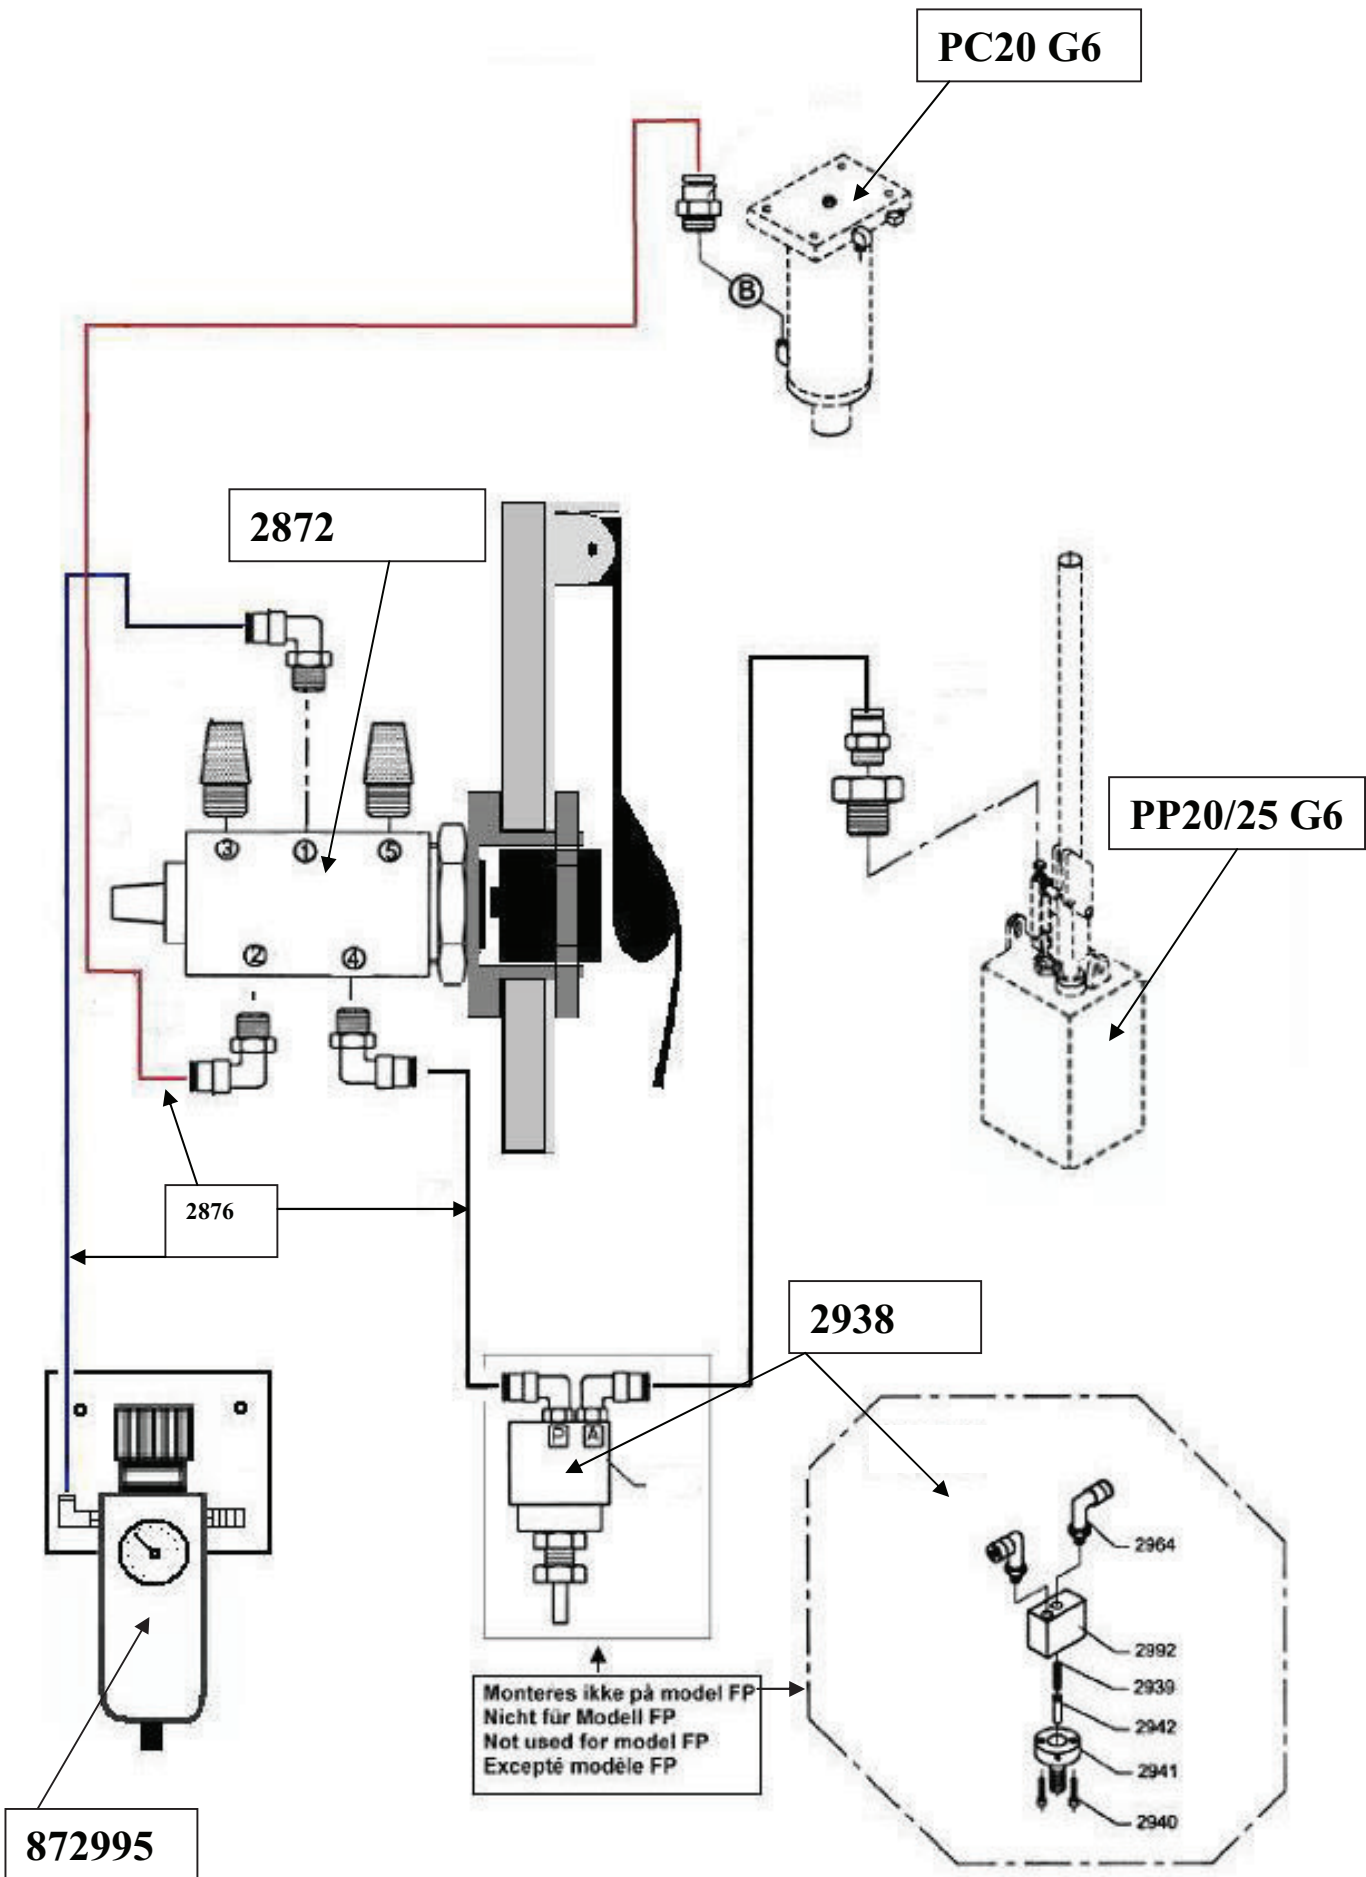

HP/FP25 G6 (Air system diagram)