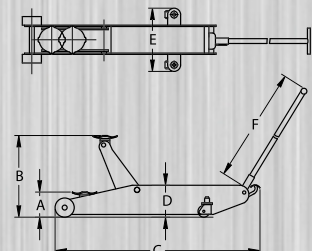

Quality Workshop Equipment